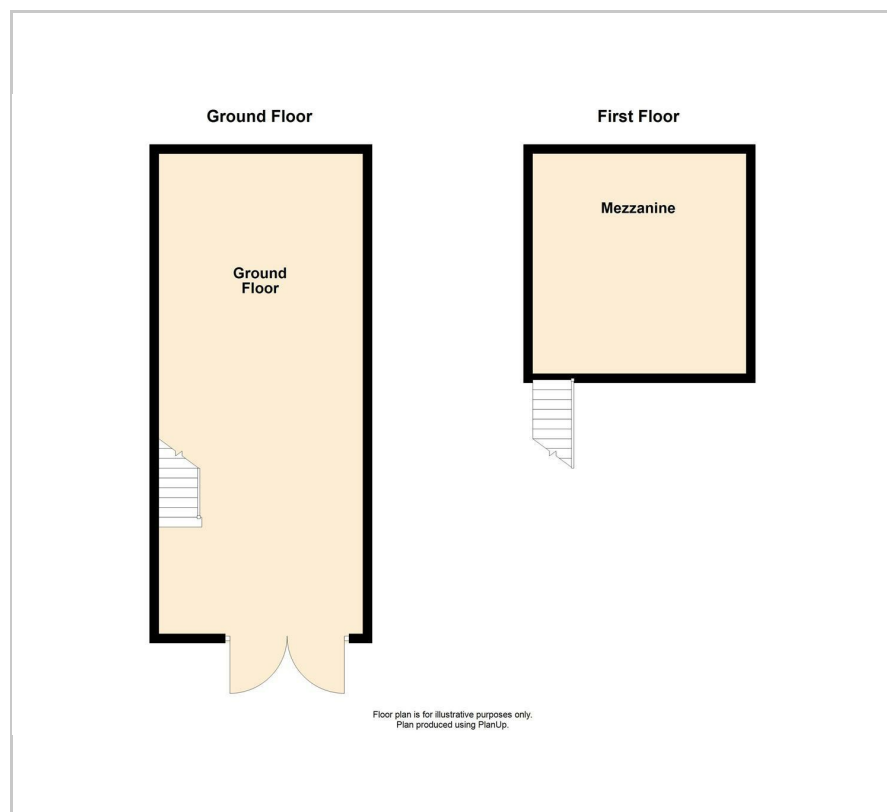

- Workshop With Mezzanine
- Mezzanine Measures 235 Sq Ft
- Located In A Rural Industrial Site
- Access For Vehicles Into The Site
- Ground Floor Measures 490 Sq Ft
- B2 - B8 Business Use
- Communal Toilets On Site
- 2.3 Miles From M20 and 8 Miles From M2

RENT

£700 PER CALENDAR MONTH (£8,400 PER ANNUM).

LOCATION DESCRIPTION

Pennyspring Farm is a rural industrial site, located 0.2 miles from the A249, 2.3 miles from the M20 and approximately 8 miles from the M2.

PROPERTY DESCRIPTION

Workshop with mezzanine measuring a total of 725 Sq Ft.

Ground floor measures 490 Sq Ft.

Mezzanine measures 235 sq Ft.

Communal access for vehicles onto site. Communal toilets on site.

CURRENT CLASS OF BUSINESS USE

We believe the current class of business use is 'B2 - B8'. Interested parties are advised to seek clarification of permitted use from the local authority.

CURRENT BUSINESS RATES

Interested parties to seek clarification from the local authority.

AGENT NOTE

Ingoing tenant to pay a referencing fee of £150

Floor Plan

Viewing

Please call our Commercial Department on (01474) 369368 or Email: commercial@sealeys.co.uk if you would like to arrange a viewing for this property or require further information.

Sealeys Walker Jarvis
184 Parrock Street
Gravesend
Kent
DA12 1EN
www.sealeys.co.uk

Agents Note: Whilst every care has been taken to prepare these marketing particulars, they are for guidance purposes only. These details, description and measurements do not form part of a contract and whilst every effort has been made to ensure accuracy this cannot be guaranteed. Interested parties must satisfy themselves by inspection or otherwise as to the correctness of them. Floor plans are not to scale and are for illustration purposes only. Any equipment, fixtures and fittings or any item referred to have not been tested unless specifically stated.